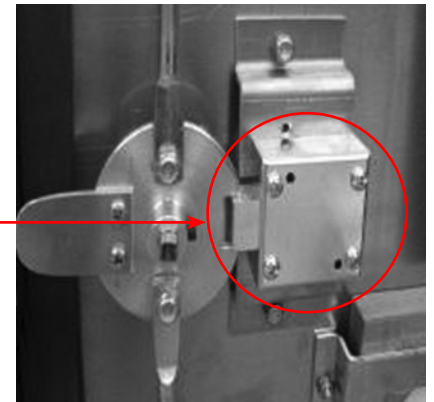

E5D

Function: Spring loaded latch bolt [square latch], Right-Hand

Item#: E5D-RH-US3-KA2 (keyed alike #2)
Item#: E5D-RH-US3-CUST (custom keyed)
Keyblank: KBCR-5-NP
Cut key #2: KBCR-KA2-NP
Custom cut key: KBCR-5-CUST

Item#: E5DG-RH-US3-KA401 (keyed alike 401)
Item#: E5DG-RH-US3-CUST (custom keyed)
Keyblank: KBGR-5-NP
Cut key #2: KBGR-KA401-NP
Custom cut key: KBGR-5-CUST

E5L SPECIFICATIONS

Type: Enclosure lock for NEMA-style traffic control boxes
Retrofits: CCL 55481. *Note: CCL 15481 is with solid brass construction. Olympus E5 Series is with zinc die cast cylinder, lock housing and bolt.*
For material thickness: 7/8"
Barrel diameter: 7/8"
Material: Zinc die cast
Finish: US3 Polished Brass
Handing: Right-hand standard. For left-hand, lock can be rotated 180 degrees.

E5L

Function: Spring loaded latch bolt. Right-Hand.

Item#: E5L-RH-US3-KA2 (keyed alike #2)
Item#: E5L-RH-US3-CUST (custom keyed)
Keyblank: KBCR-5-NP
Cut key #2: KBCR-KA2-NP
Custom cut key: KBCR-5-CUST

Item#: E5LG-RH-US3-KA401 (keyed alike 401)
Item#: E5LG-RH-US3-CUST (custom keyed)
Keyblank: KBGR-5-NP
Cut key #2: KBGR-KA401-NP
Custom cut key: KBGR-5-CUST

E5 SERIES

Enclosure Lock for NEMA Metal Traffic Control Boxes
CR Keyway with Key #2, GR keyway with Key #401

DIMENSIONS

E5D (SPRING DEADBOLT)

E5L (SPRING LATCHBOLT)

TYPICAL INSTALLATION

As installed on inside of metal cabinet door.