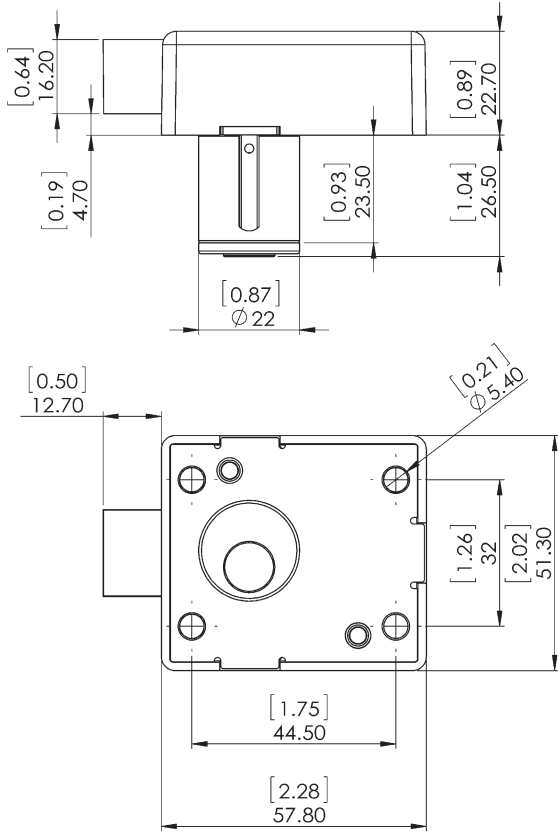

E5 SERIES

Enclosure Lock for NEMA Metal Traffic Control Boxes
CR Keyway with Key #2, GR keyway with Key #401

DIMENSIONS

E5D (SPRING DEADBOLT)