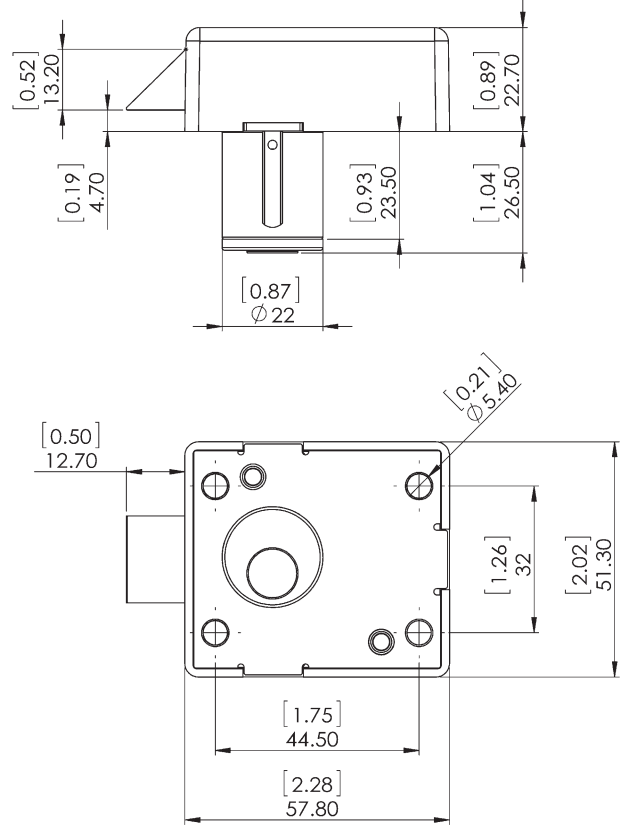

E5 SERIES

**Enclosure Lock for NEMA
Metal Traffic Control Boxes
CR Keyway with Key #2
GR Keyway with Key #401**

As installed on inside of metal cabinet door.

E5D SPECIFICATIONS

Type: Enclosure lock for NEMA-style traffic control boxes
Retrofits: CCL A55481. *Note: CCL A15481 is with solid brass construction. Olympus E5 Series is with zinc die cast cylinder, lock housing and bolt.*
For material thickness: 7/8"
Barrel diameter: 7/8"
Material: Zinc die cast
Finish: US3 Polished Brass
Handing: Right-hand standard. For left-hand, lock can be rotated 180 degrees.

Item#: E5DG-RH-US3-KA401 (keyed alike 401)
Item#: E5DG-RH-US3-CUST (custom keyed)
Keyblank: KBGR-5-NP
Cut key #2: KBGR-KA401-NP
Custom cut key: KBGR-5-CUST

E5L SPECIFICATIONS

Type: Enclosure lock for NEMA-style traffic control boxes
Retrofits: CCL 55481. *Note: CCL 15481 is with solid brass construction. Olympus E5 Series is with zinc die cast cylinder, lock housing and bolt.*
For material thickness: 7/8"
Barrel diameter: 7/8"
Material: Zinc die cast
Finish: US3 Polished Brass
Handing: Right-hand standard. For left-hand, lock can be rotated 180 degrees.

E5 SERIES

Enclosure Lock for NEMA Metal Traffic Control Boxes
CR Keyway with Key #2, GR keyway with Key #401

DIMENSIONS

E5D (SPRING DEADBOLT)

E5L (SPRING LATCHBOLT)

TYPICAL INSTALLATION

As installed on inside of metal cabinet door.